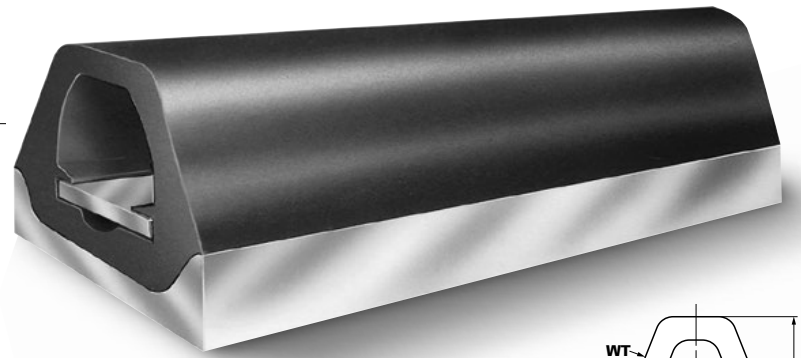

# 1100 SERIES

## CHANNEL LOCK

Yet another unique Duramax® dock bumper design that is produced in black, non-marking grey and white. A popular design, especially in white! Duramax Marine® does not supply channel and flat bar for this cross section but can offer recommendations on a source of supply.

CODE NO.	DURAMAX® PART NO.	BASE WIDTH (W)	WALL THICKNESS (WT)	HEIGHT (H) RUBBER ONLY	WT./FT.	LENGTH UP TO
DB-1103	802110301	3"	1 9/32"	3 1/4"	2.8 LBS.	60 FT.
DB-1104	802110401	4"	3/4"	4 5/16"	4.5 LBS.	40 FT.